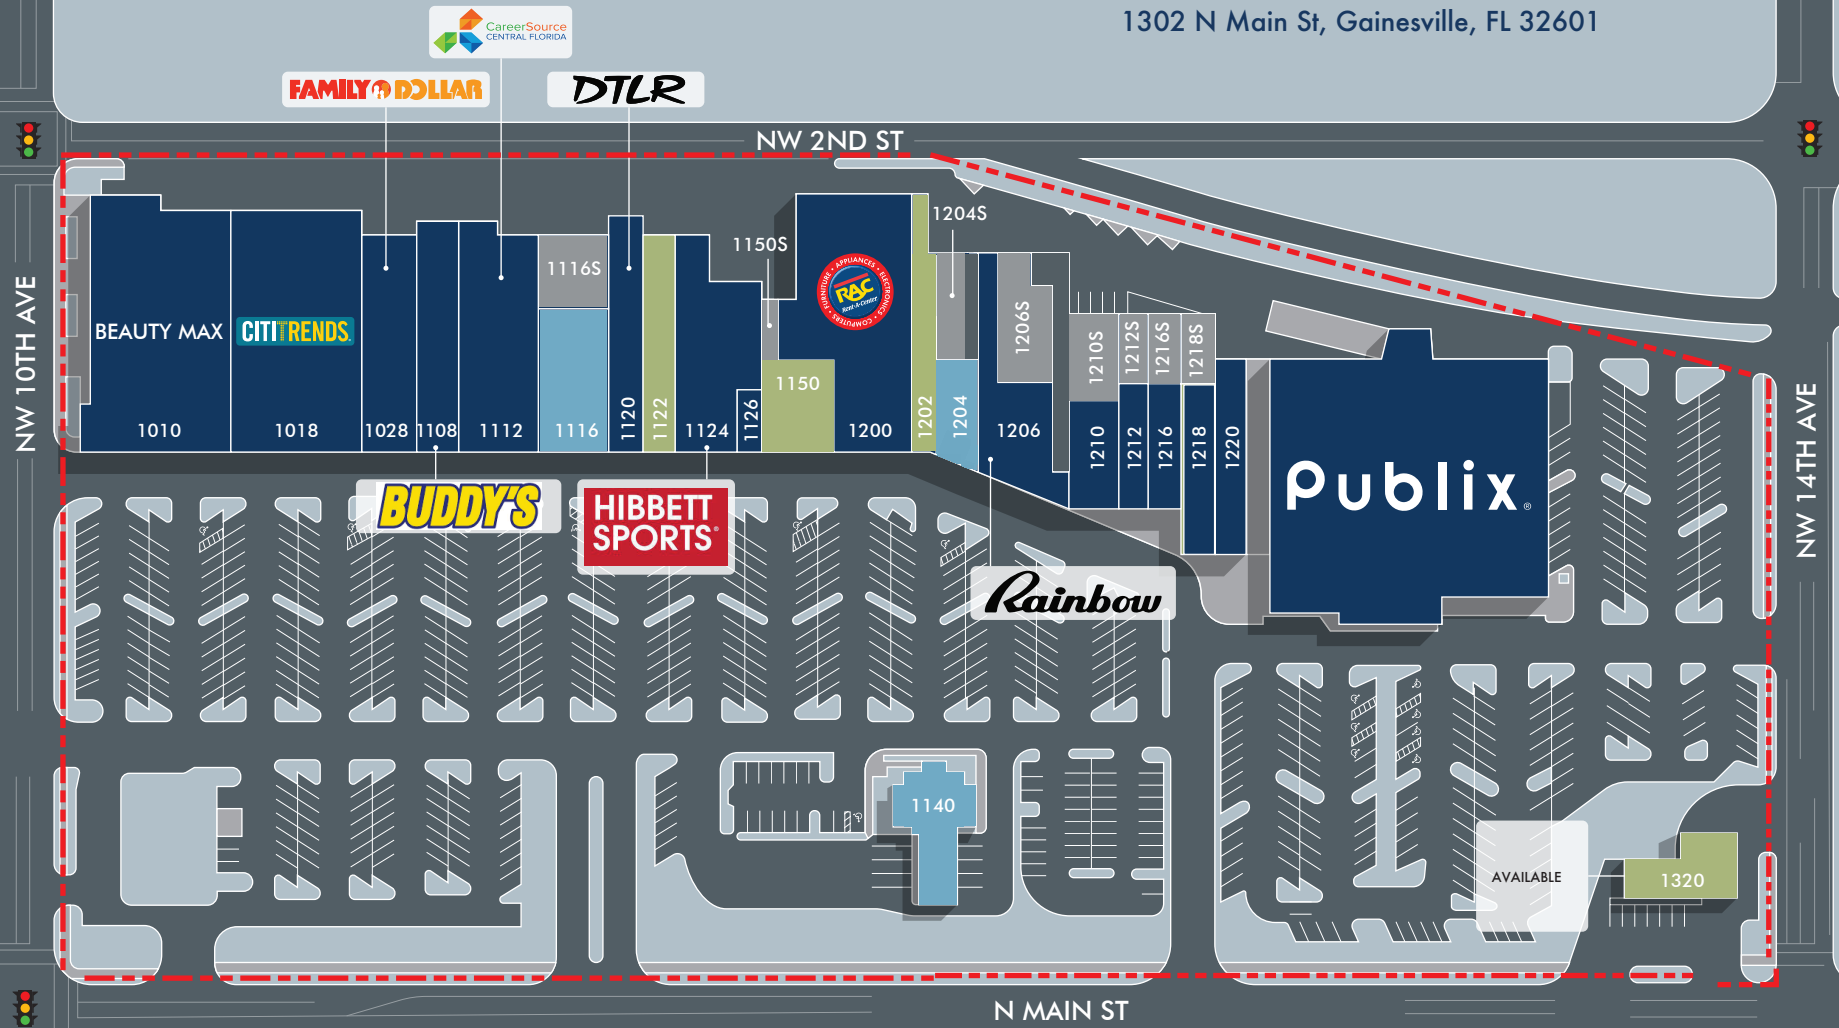

GAINESVILLE SHOPPING CENTER

1302 N Main St, Gainesville, FL 32601

SUITE	TENANT	SF
1010	Mainstreet Beauty Max	20,585
1018	Citi Trends	18,800
1028	Family Dollar	9,982
1108	Budd's Home Furnishings	7,160
1112	CareerSource Florida	10,544
1116	AVAILABLE	4,000
1120	DTLR	4,600
1122	AVAILABLE	2,518
1124	Hibbett Sports	8,549
1126	First Acceptance Insurance	800
1140	AVAILABLE	12,000

SUITE	TENANT	SF
1150	AVAILABLE	3,480
1200	Rent-A-Center	5,483
1202	AVAILABLE	1,981
1204	AVAILABLE	1,400
1206	Rainbow	9,000
1210	Main Street Liquor	2,280
1212	Tobacco & Vape Store	2,715
1216	Great Wall Chinese	1,800
1218	H&R Block	1,800
1220	Cici's Nails	2,000

SUITE	TENANT	SF
1302	Publix	37,888
1320	AVAILABLE	2,400
	Storage	8,523
Total SF		182,298

SITE LEGEND	
■	Available
■	Occupied
■	Leased (Not Occupied)
■	Storage
□	Site Boundary

NW 10TH AVE

NW 14TH AVE

NE 10TH AVE

NW 2ND ST

N MAIN ST