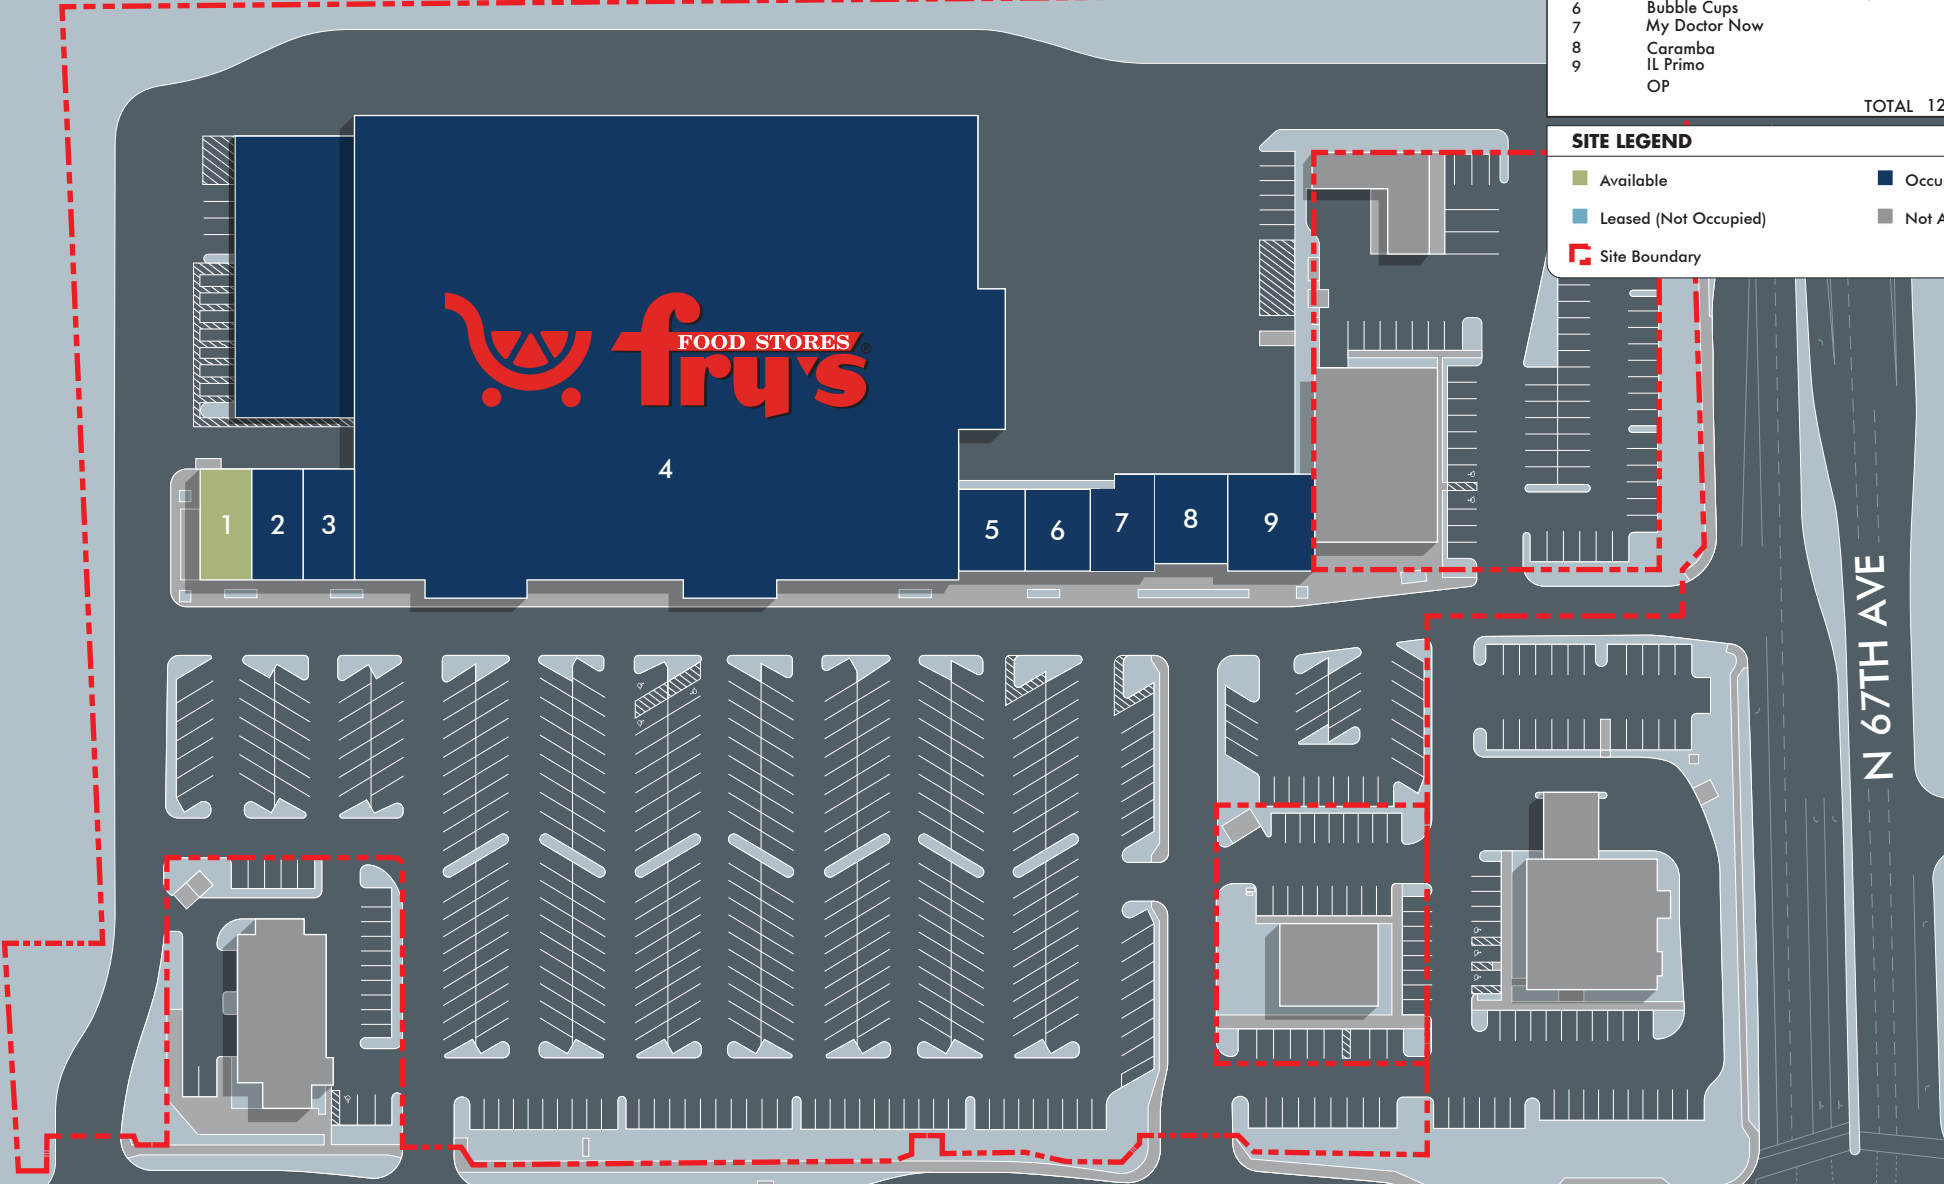

GLENDALE PALMS SHOPPING CENTER

6611 W. Bell Road,
Glendale, AZ 85308

SUITE	TENANT	SF
1	AVAILABLE	1,920
2	Good Nails by Tony	910
3	Tasty Pot	2,689
4	Fry's Marketplace	104,949
5	Next level Exclusive Barbershop	1,134
6	Bubble Cups	1,054
7	My Doctor Now	1,991
8	Caramba	3,140
9	IL Primo	2,570
	OP	3,049
TOTAL		123,406

SITE LEGEND	
■	Available
■	Occupied
■	Leased (Not Occupied)
■	Not A Part
- - -	Site Boundary

W BELL RD (49,600 VPD)

N 67TH AVE