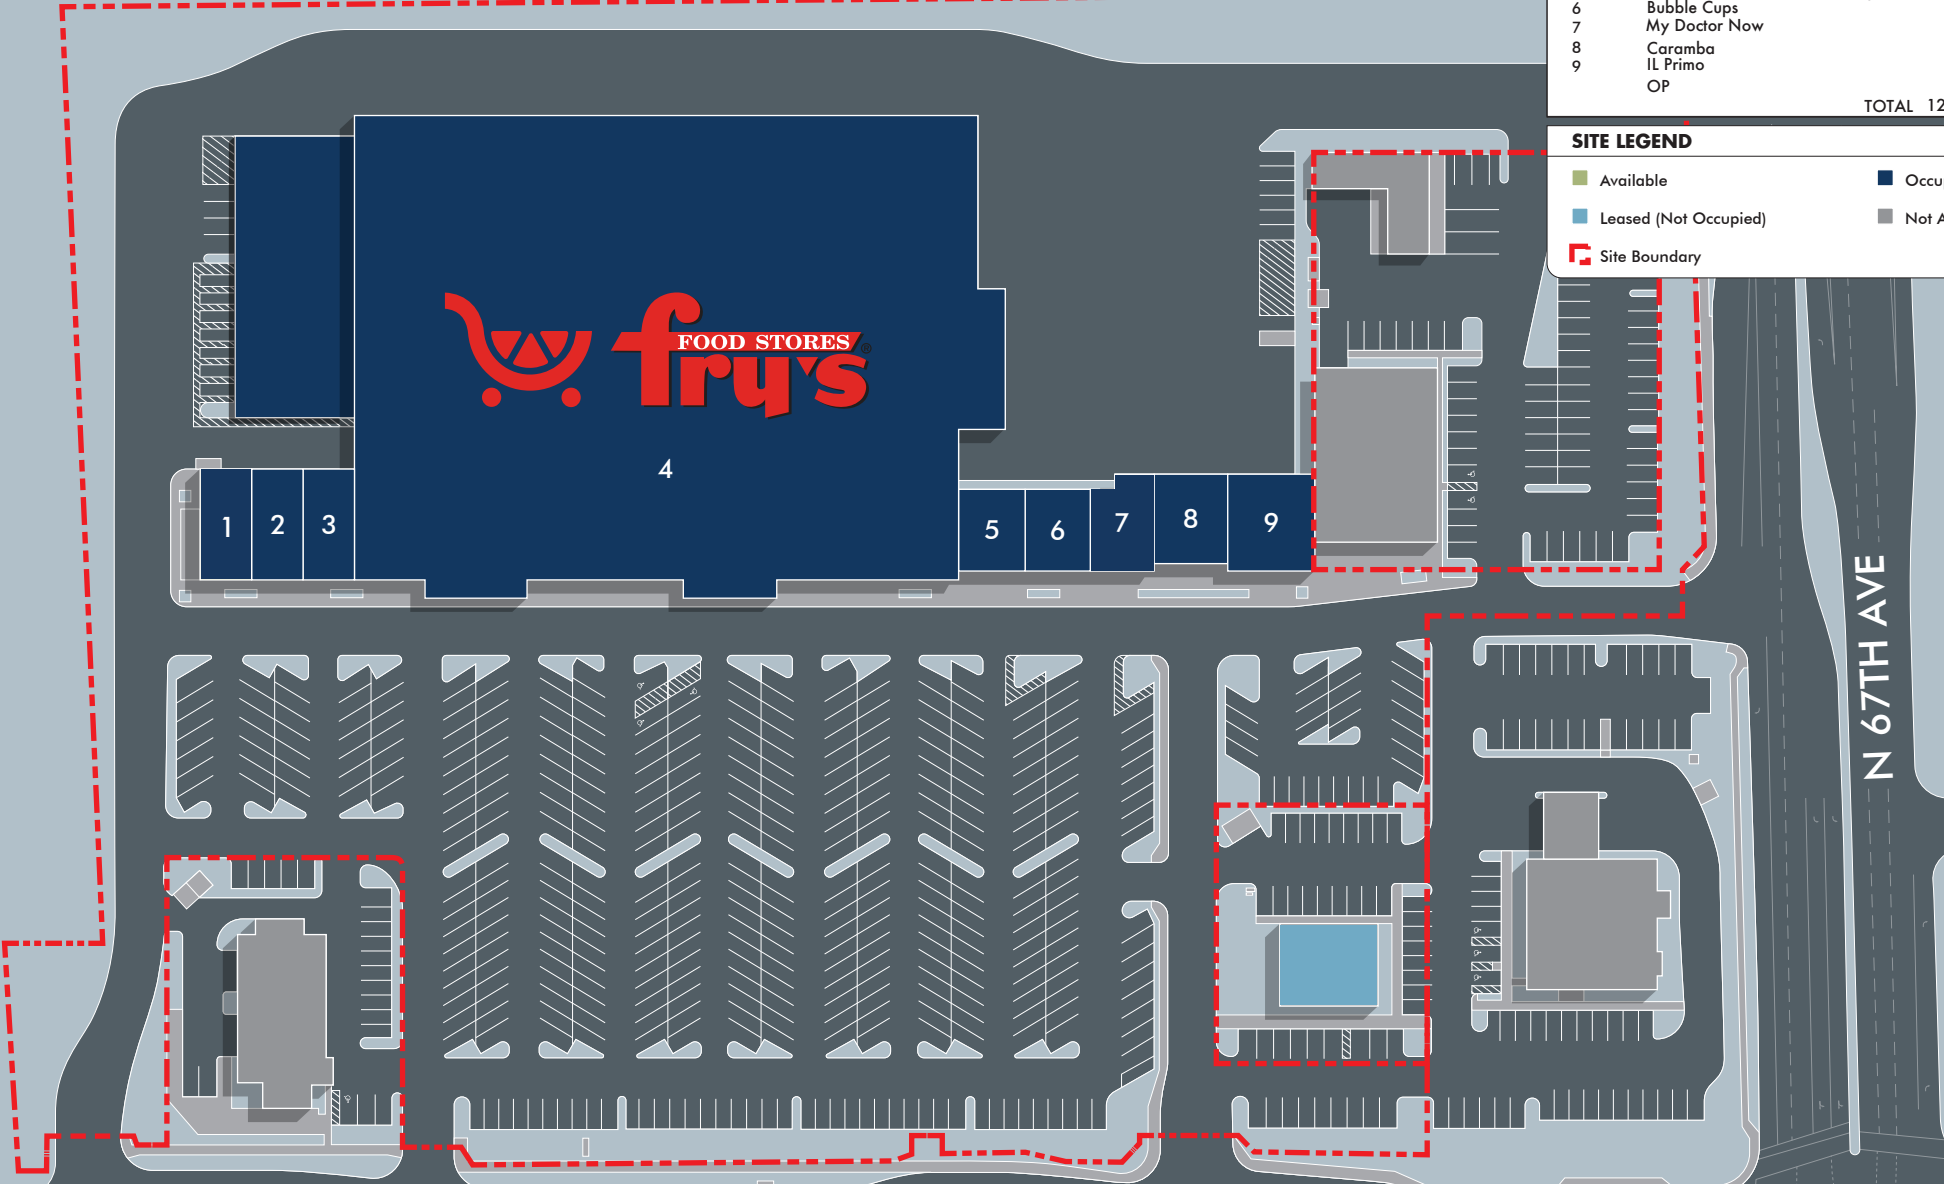

GLENDALE PALMS SHOPPING CENTER

6611 W. Bell Road,
Glendale, AZ 85308

SUITE	TENANT	SF
1	La Michoacana	1,920
2	Good Nails by Tony	910
3	Tasty Pot	2,689
4	Fry's Marketplace	104,949
5	Next level Exclusive Barbershop	1,134
6	Bubble Cups	1,054
7	My Doctor Now	1,991
8	Caramba	3,140
9	IL Primo	2,570
	OP	3,049
TOTAL		123,406

SITE LEGEND	
■	Available
■	Leased (Not Occupied)
■	Site Boundary
■	Occupied
■	Not A Part

W BELL RD (49,600 VPD)

N 67TH AVE