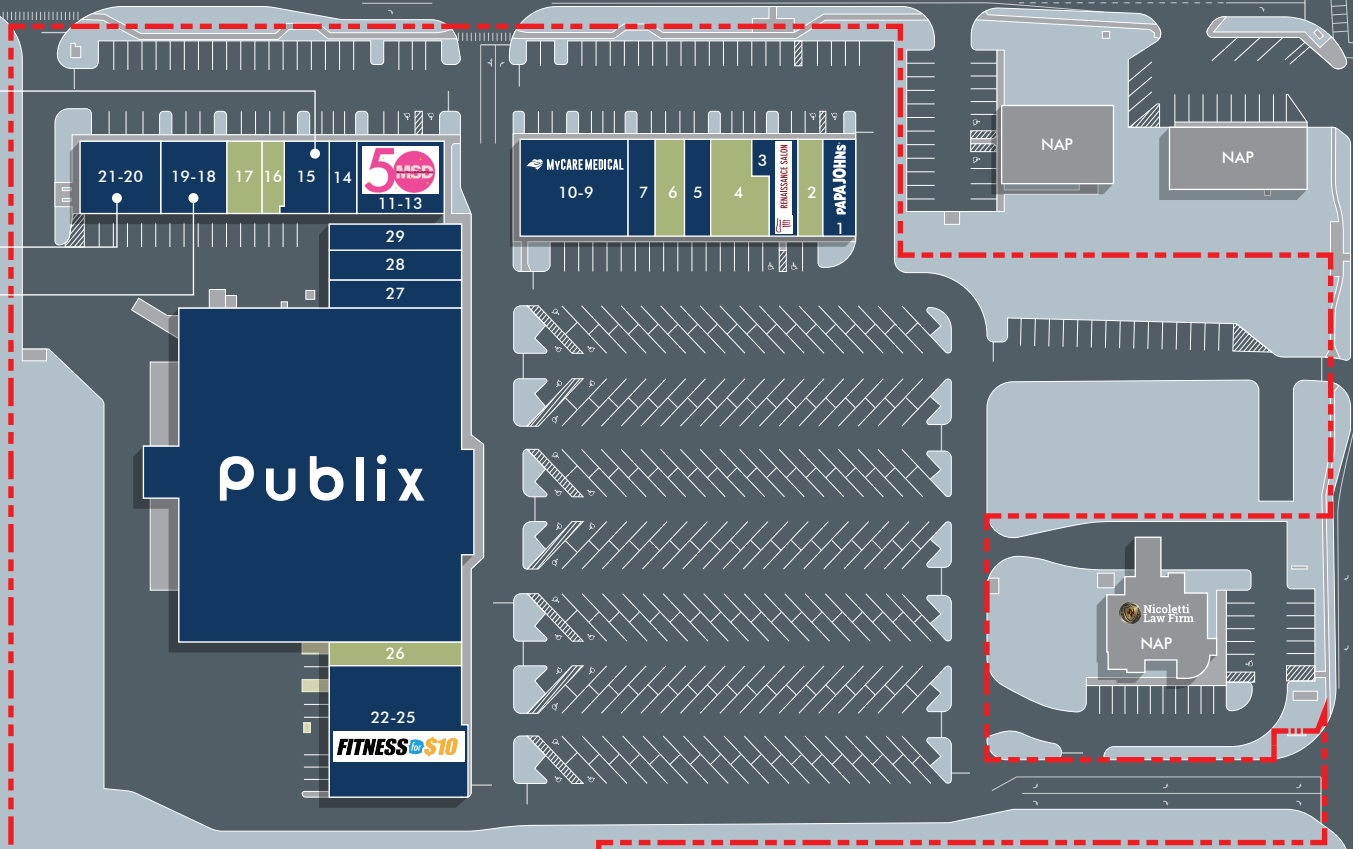

**SITE LEGEND**

- Available
- Leased (Not Occupied)
- Occupied
- Not A Part
- Site Boundary

**REGENCY CROSSINGS**  
7001 Ridge Rd, Port Richey, FL 34668, USA

SUITE	TENANT	SF
1	Papa John's	1,275
2	Available	1,275
3	Renaissance Hair Salon	1,475
4	Available	2,320
5	Nail Armour	1,260
6	Available	1,175
7	China Taste	1,275
9-10	My Care Medical	4,896
11-13	Dance Studio	2,885
14	The Family Barbershop	960
15	Mamma Mia Pizzeria	1,605

SUITE	TENANT	SF
16	Available	742
17	Available	1,125
18-19	Orchid Thai	2,230
20-21	Extreme Management Team	2,885
22-25	Fitness For \$10	7,492
26	Available	1,600
27	Regency Crossing Liquors	1,700
28	Al Shish Kebab	1,720
29	Pop's Bargain Bins	1,700
Publix	Publix	44,270