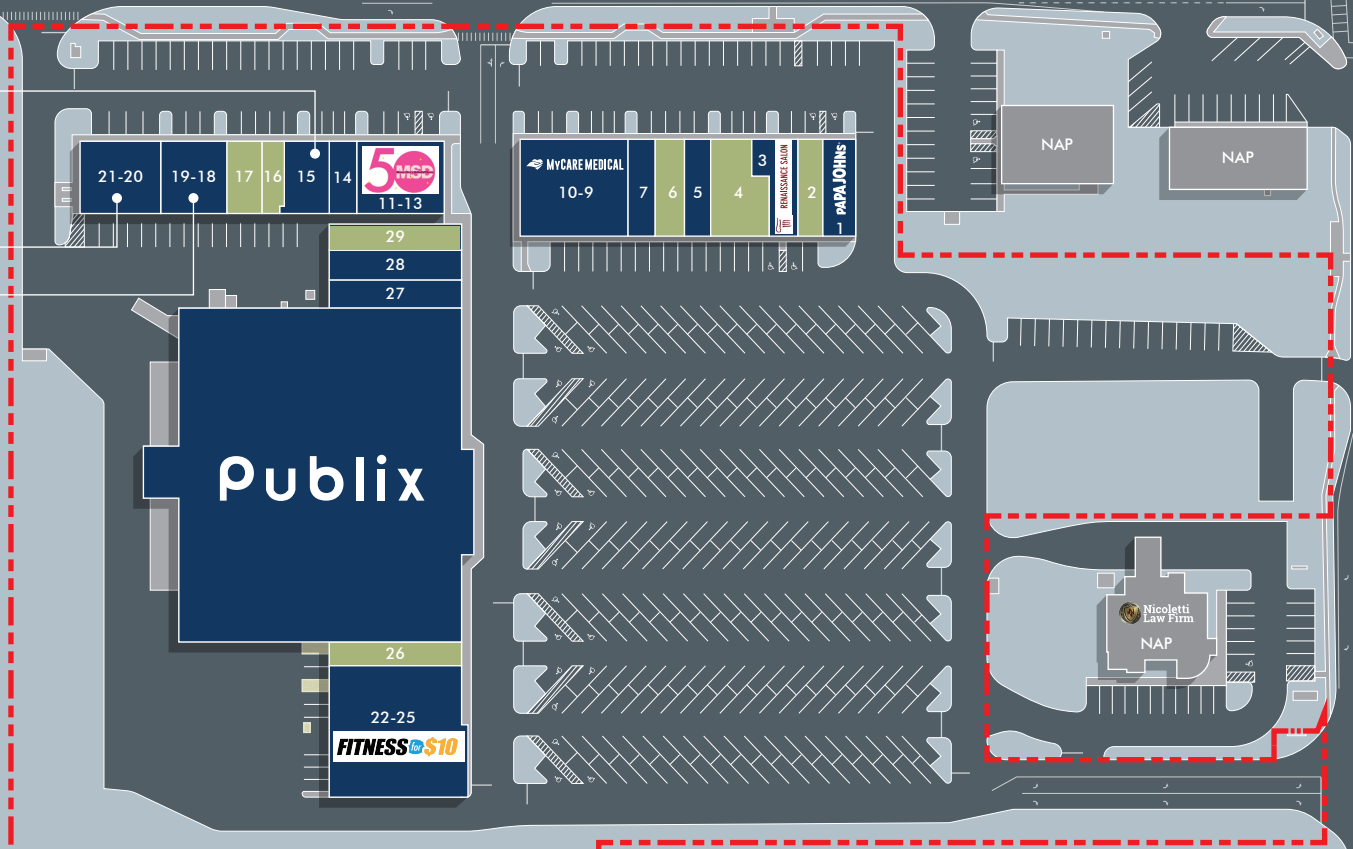

SITE LEGEND

- Available
- Leased (Not Occupied)
- Occupied
- Not A Part
- Site Boundary

REGENCY CROSSINGS
7001 Ridge Rd, Port Richey, FL 34668, USA

SUITE	TENANT	SF
1	Papa John's	1,275
2	Available	1,275
3	Renaissance Hair Salon	1,475
4	Available	2,320
5	Nail Armour	1,260
6	Available	1,175
7	China Taste	1,275
9-10	My Care Medical	4,896
11-13	Dance Studio	2,885
14	The Family Barbershop	960
15	Mamma Mia Pizzeria	1,605

SUITE	TENANT	SF
16	Available	742
17	Available	1,125
18-19	Orchid Thai	2,230
20-21	Extreme Management Team	2,885
22-25	Fitness For \$10	7,492
26	Available	1,600
27	Regency Crossing Liquors	1,700
28	Al Shish Kebab	1,720
29	Available	1,700
Publix	Publix	44,270